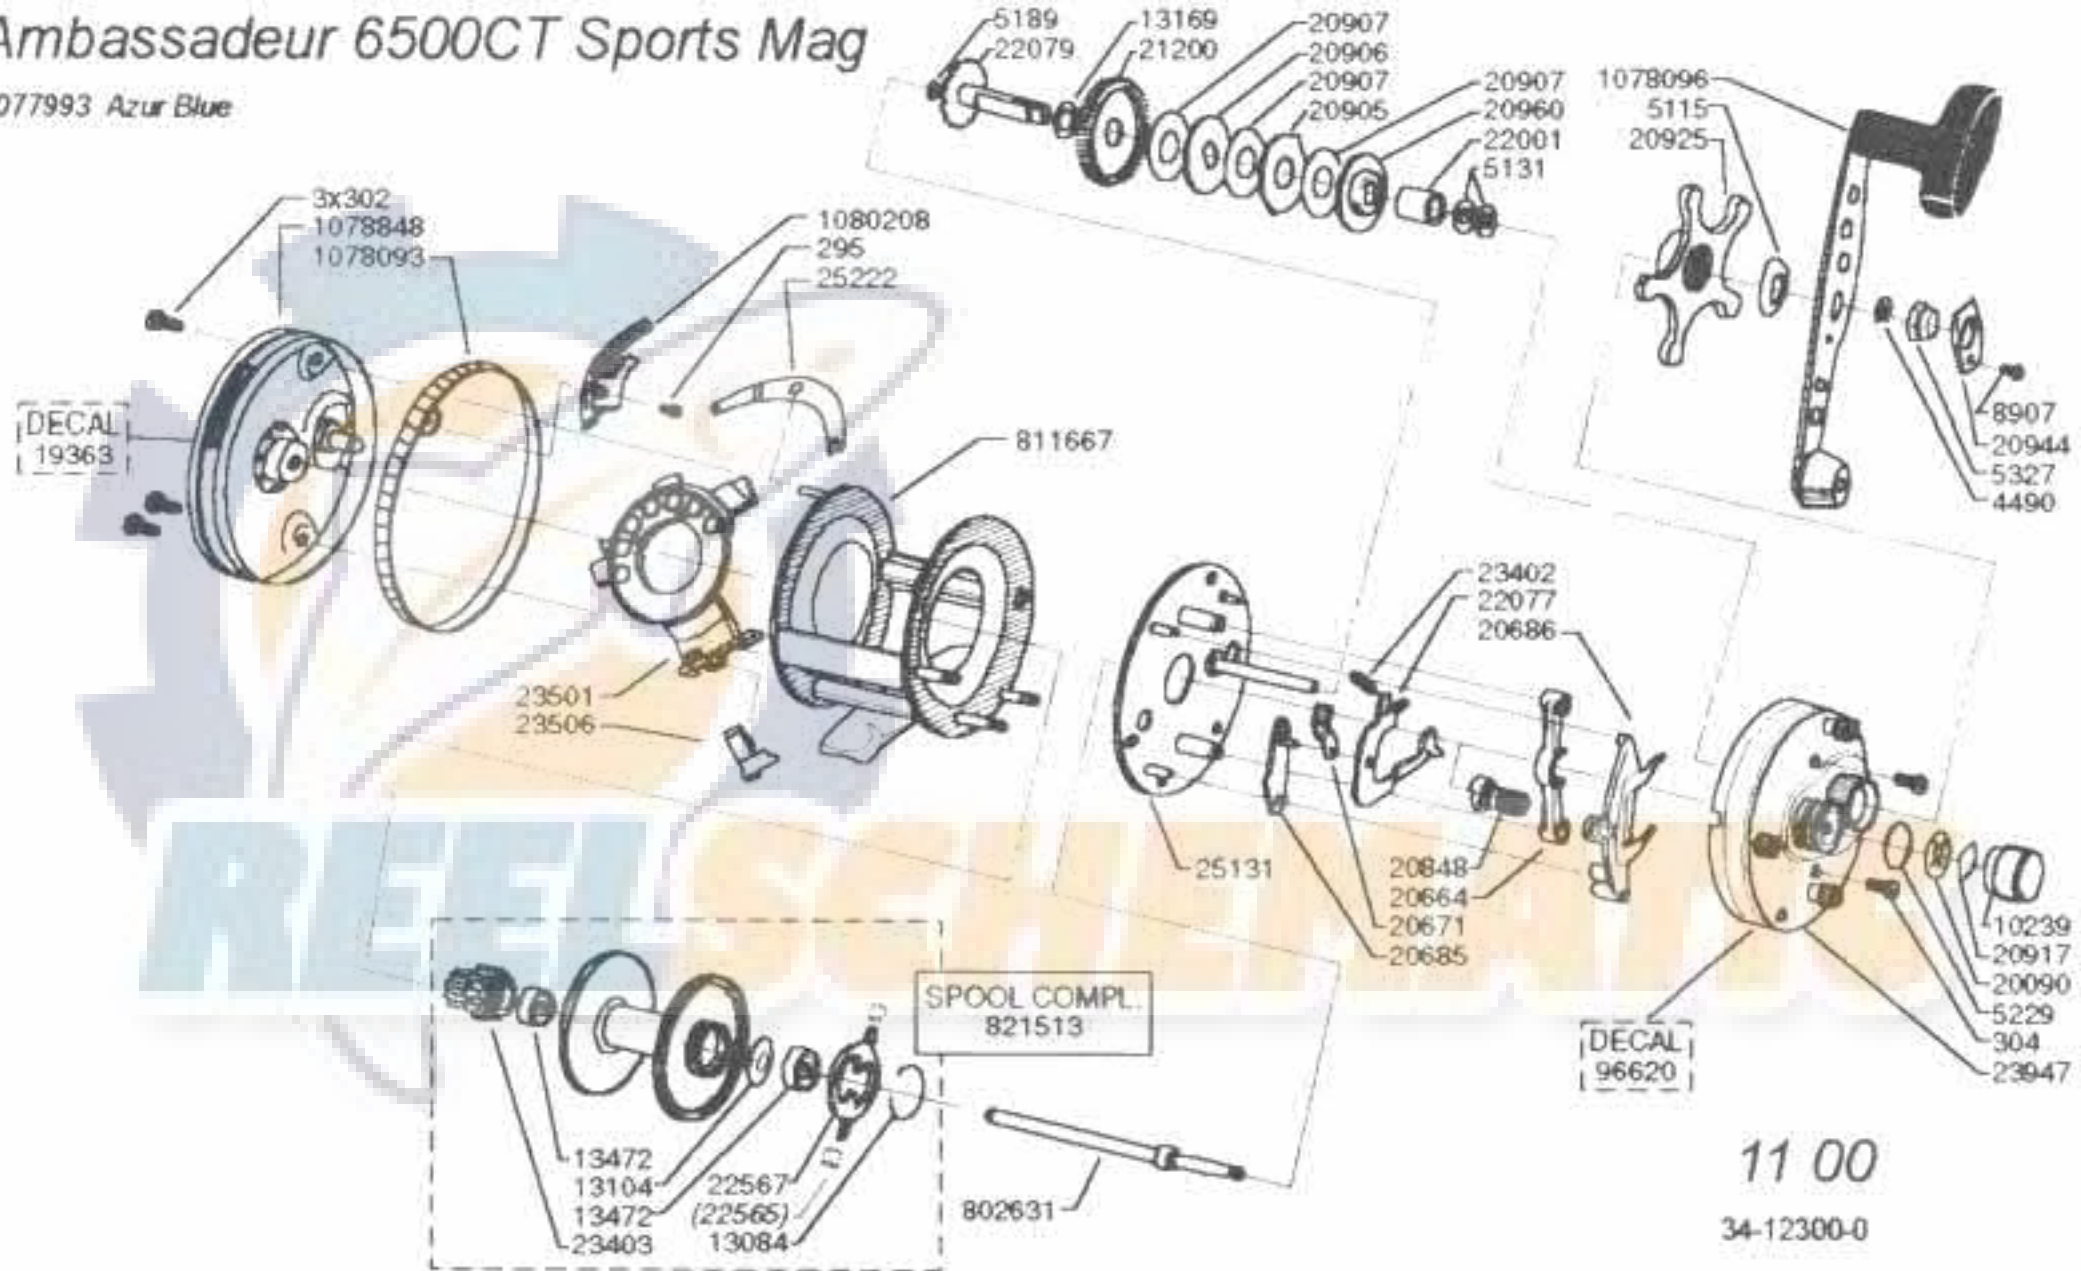

# Ambassadeur 6500CT Sports Mag

1077993 Azur Blue

11 00

34-12300-0